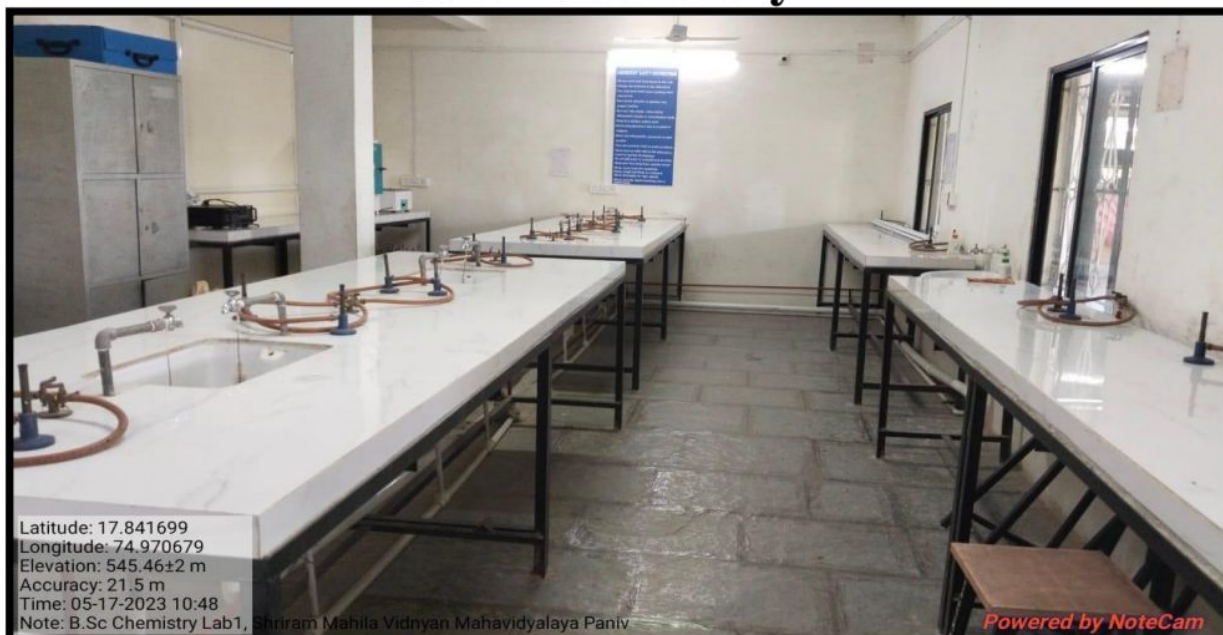

U.G. (B.Sc.) Chemistry Laboratories

B.Sc. Laboratory-I