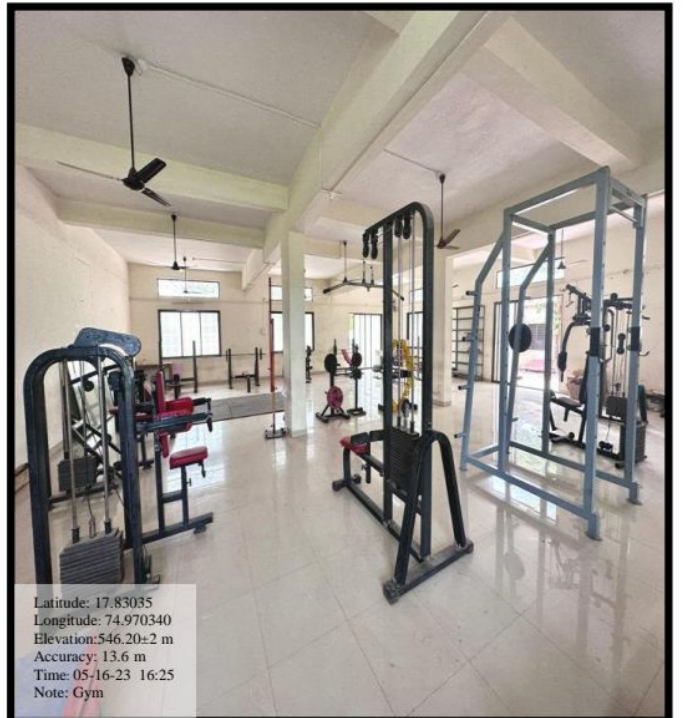

Latitude: 17.83032
Longitude: 74.970396
Elevation: 546.20±2 m
Accuracy: 13.6 m
Time: 05-16-23 16:33
Note: Gym

Latitude: 17.83035
Longitude: 74.970340
Elevation: 546.20±2 m
Accuracy: 13.6 m
Time: 05-16-23 16:25
Note: Gym