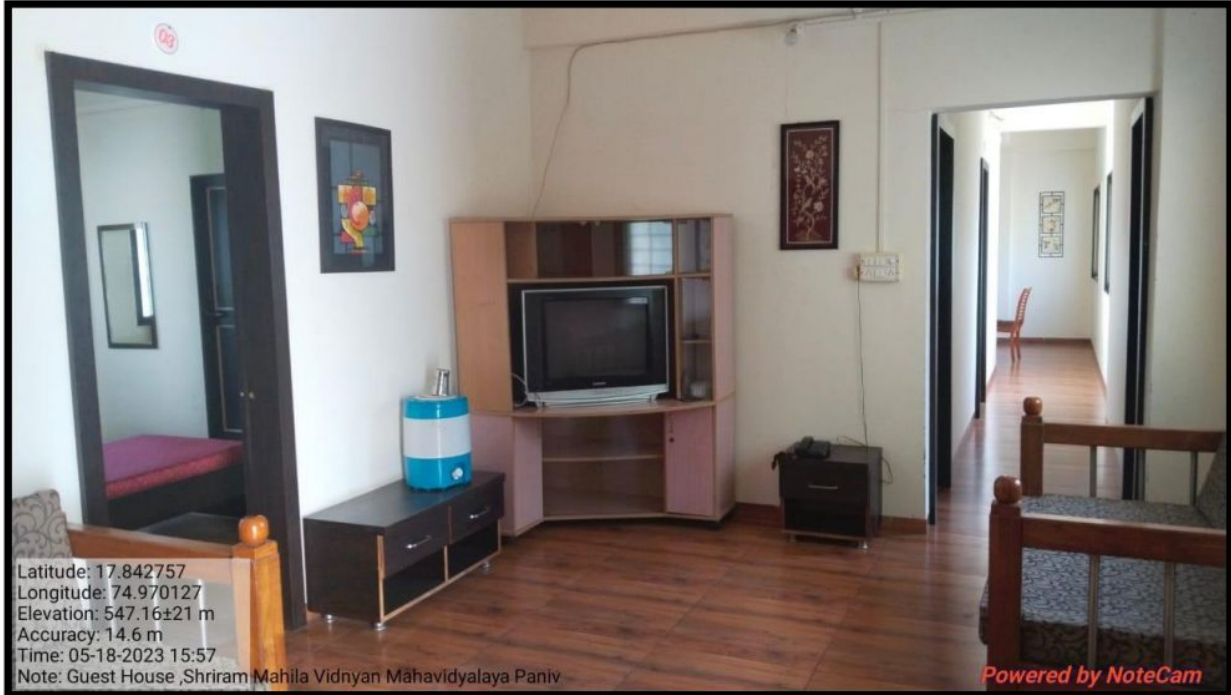

Canteen

Latitude: 17.842971
Longitude: 74.970801
Elevation: 547.06±2 m
Accuracy: 18.3 m
Time: 06-05-2023 14:53
Note: Cafeteria

Powered by NoteCam

Guest House

Ladies Washroom

Latitude: 17.841583
Longitude: 74.970869
Elevation: 544.36±6 m
Accuracy: 56.1 m
Time: 08-09-2023 15:28
Note: Ladies Washroom