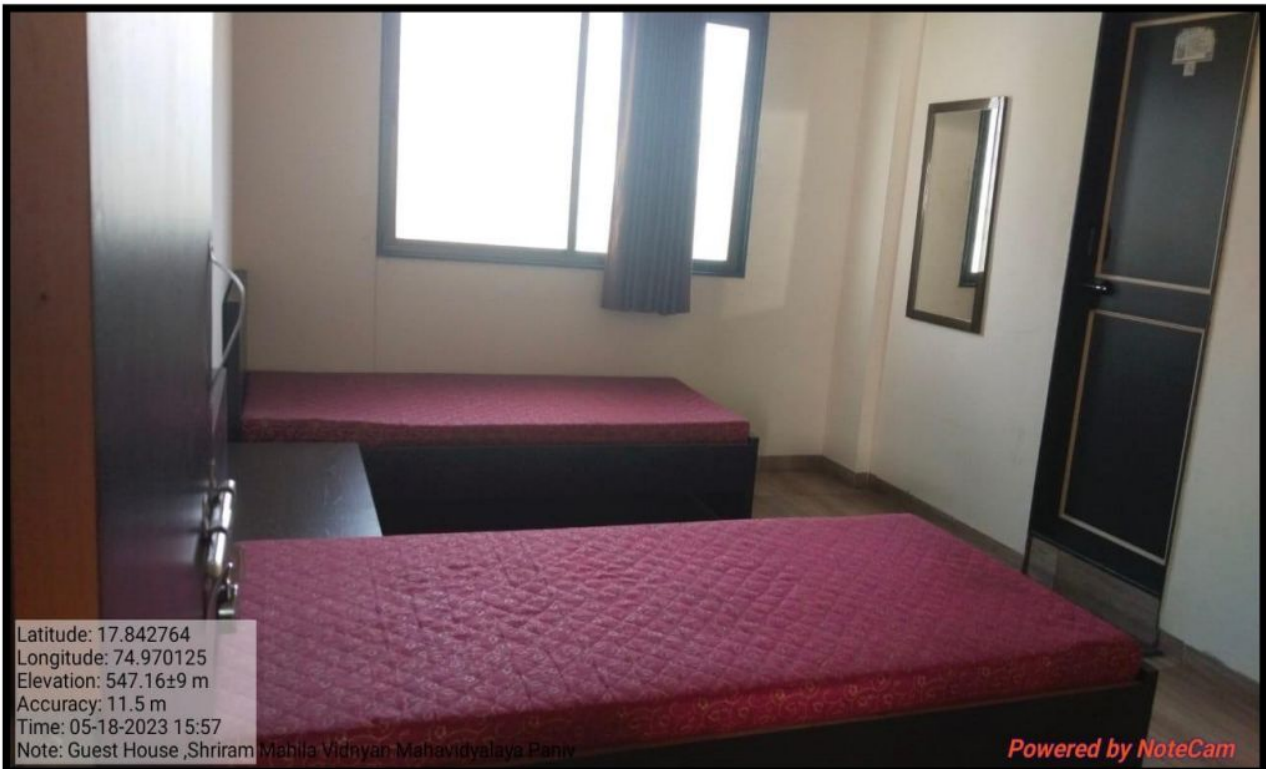

Canteen

Latitude: 17.842971
Longitude: 74.970801
Elevation: 547.06±2 m
Accuracy: 18.3 m
Time: 06-05-2023 14:53
Note: Cafeteria

Powered by NoteCam

Guest House

Ladies Washroom

Latitude: 17.841583
Longitude: 74.970869
Elevation: 544.36±6 m
Accuracy: 56.1 m
Time: 08-09-2023 15:28
Note: Ladies Washroom