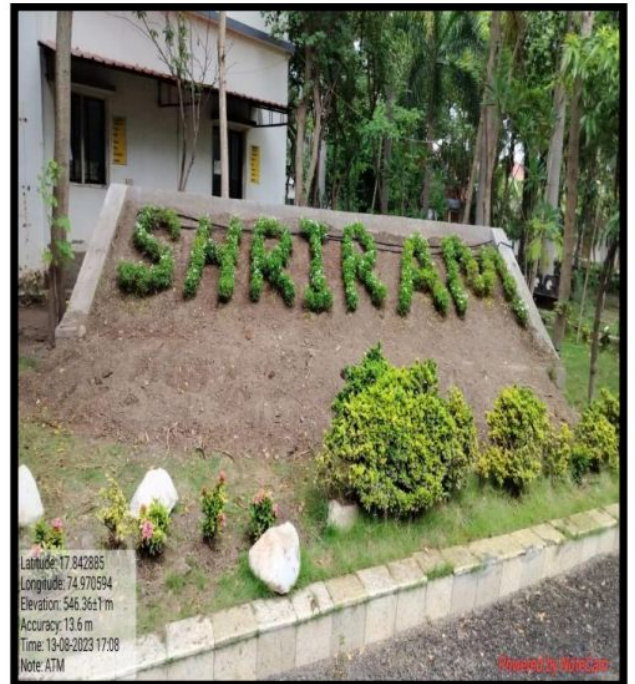

**Co-Ordinator
M.Sc.**

Principal
Shriram Mahila Vidnyan Mahavidyalaya
Paniv, Tal. Malshiras, Dist. Solapur

Main Entrance

College Premises

Administrative Office

Principal Office

Vice –Principal Office

IQAC