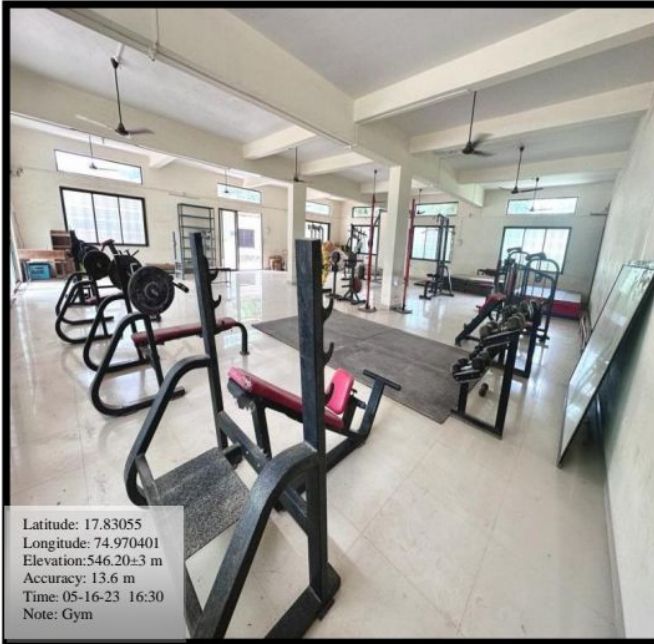

Powered by NoteCam

Institution Library

Sport Facility

Gym

Latitude: 17.83055
Longitude: 74.970401
Elevation: 546.20±3 m
Accuracy: 13.6 m
Time: 05-16-23 16:30
Note: Gym

Latitude: 17.83032
Longitude: 74.970396
Elevation: 546.20±2 m
Accuracy: 13.6 m
Time: 05-16-23 16:33
Note: Gym