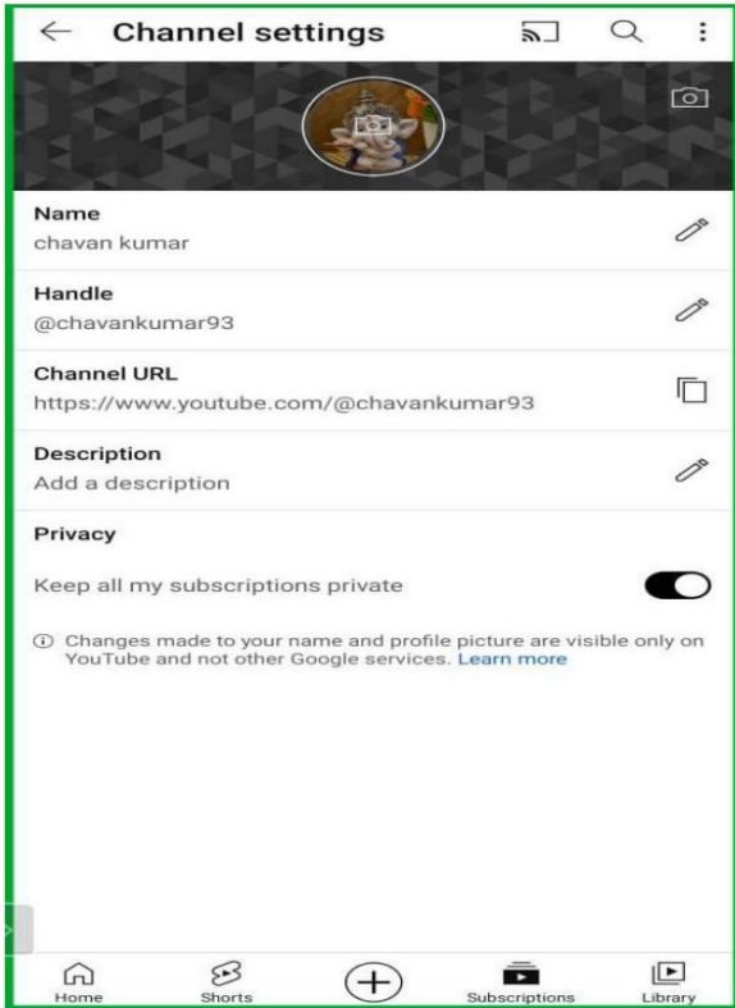

You tube as a Career Guest lecture

Date 24/06/2021.