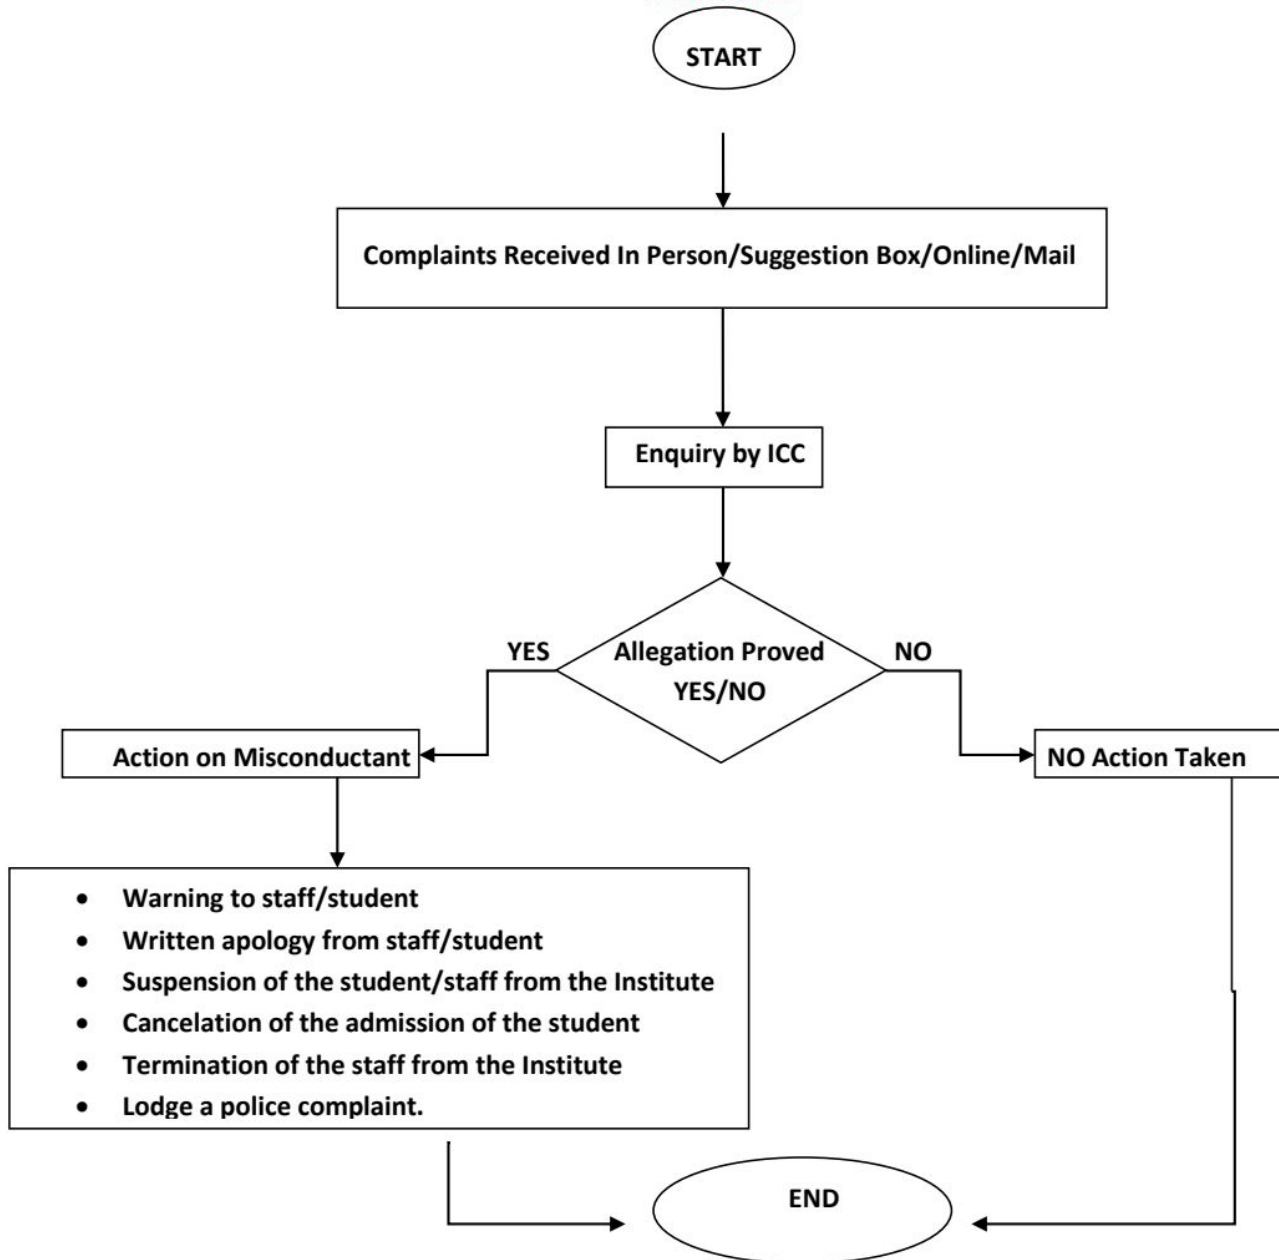

(Affiliated to S. N. D. T. Women's University, Mumbai)

**5.1.4 The Institution has a transparent mechanism for timely redressal of student grievances including sexual harassment and ragging cases**

**Mechanism**

### Flow Chart of Student Grievance Exam Related Mechanism