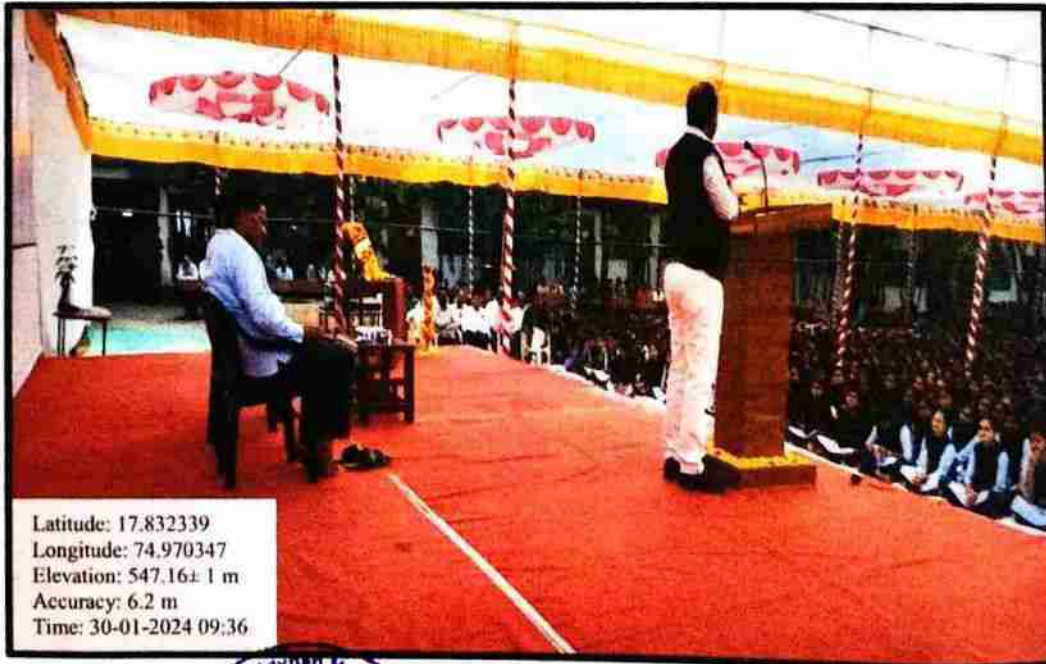

Activity Report

- **Title of the activity:** Shriram Lecture Series
- **Organizer:** Shriram Mahila Vidyan Mahavidyalaya , Paniv in association with Shriram Shikshan Sanstha, Paniv.
- **Title of the Lecture :** A happy path to Success
- **Guest Speaker:** Dr.Sanjay Kalamkar
- **Day & Date:** Tuesday, 30 January 2024
- **Time:** 09.00 to 10.30 AM
- **Venue:** SMVM Campus
- **Beneficiaries:** 165
- **Purpose:** To shaping the minds of the next generation, providing them with knowledge, skills, and inspiration. In this discourse, we aim to explore how purposeful lectures can be a beacon of guidance, fostering courage, resilience, and a sense of purpose among students.
- **Expected Outcomes:** To be a bridge between knowledge and purpose, instilling resilience, courage, and a sense of community in our students. Ability to face the challenges that lie ahead. Development of a community of lifelong learners who are not only well-informed but also driven by a profound sense of purpose.