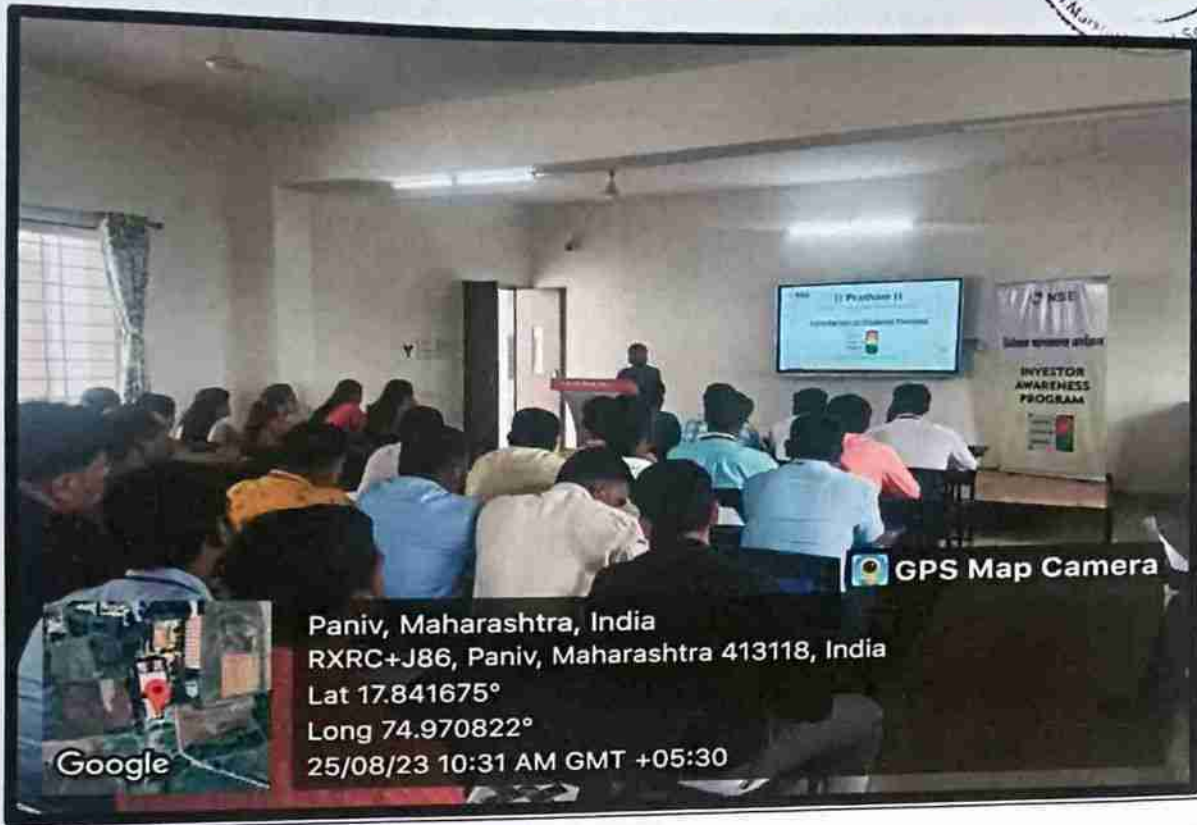

Investor Awareness Program

Paniv, Maharashtra, India
RXRC+J86, Paniv, Maharashtra 413118, India
Lat 17.841675°
Long 74.970822°
25/08/23 10:31 AM GMT +05:30