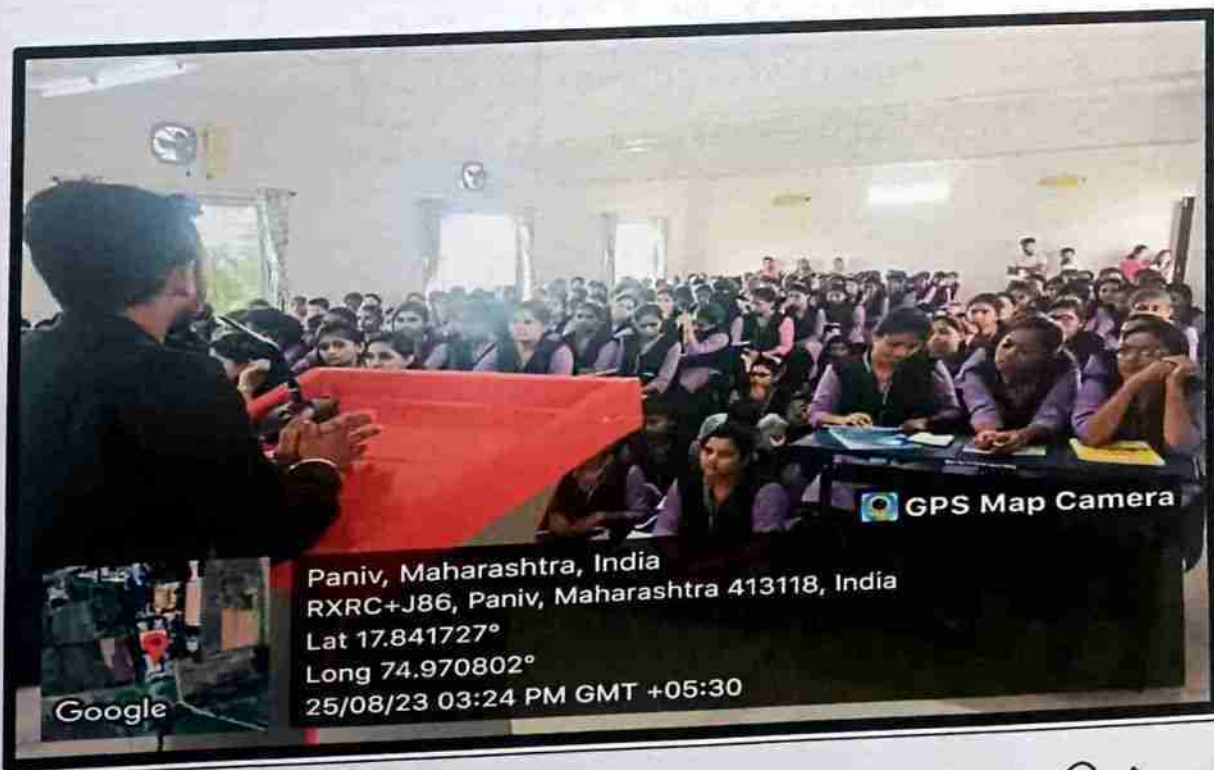

Photo during Faculty session

Paniv, Maharashtra, India
RXRC+J86, Paniv, Maharashtra 413118, India
Lat 17.841727°
Long 74.970802°
25/08/23 03:24 PM GMT +05:30

Photo during the Students Session

Shivan
Coordinator, IQAC
SHIVA Paniv
Tal. Malshiras, Dist. Solapur
Maharashtra-413113

[Signature]
Principal
Shriram Mahila Vidyan Mahavidyalaya
Paniv, Tal. Malshiras, Dist. Solapur