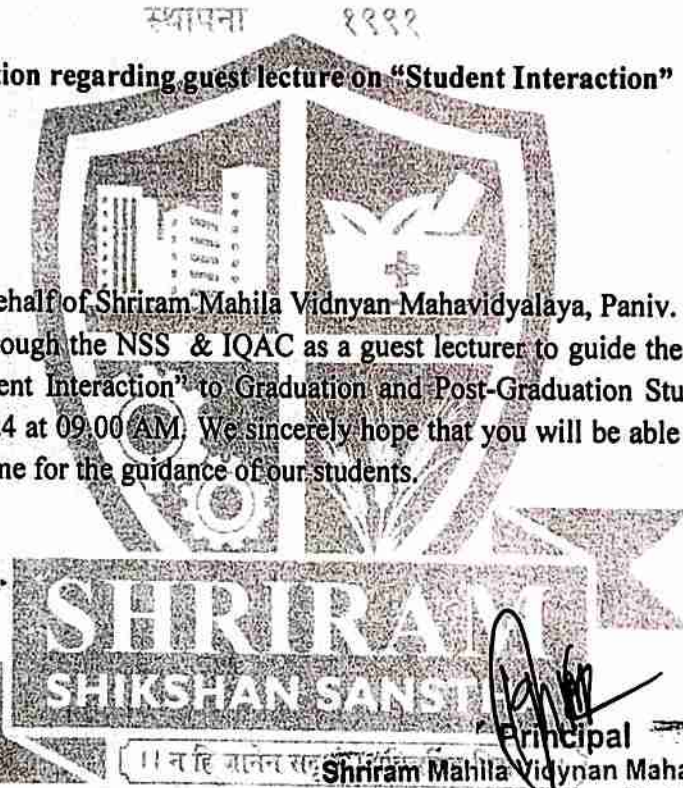

॥ न हि ज्ञानेन सदृशं । पवित्रमिह विद्यते ॥
Shriram Shikshan Sanstha's

College Code - 413

Shriram Mahila Vidnyan Mahavidyalaya, Paniv

Affiliated To S.N.D.T. Women's University, Mumbai

President
Hon. Prakash S. Patil

Secretary
Hon. Shrilekha P. Paatil

Principal
Mr. Vinod V. Babar

Outward No.- SSS / SMVM / 2023 - 2024 / 108 (C)

Date: 11/01/2024

To,

Mr. Avinash Bharati
Eminent Speaker.

Subject: Invitation regarding guest lecture on "Student Interaction"

Respected Sir,

On the behalf of Shriram Mahila Vidnyan Mahavidyalaya, Paniv. We wish to invite you through the NSS & IQAC as a guest lecturer to guide the students regarding "Student Interaction" to Graduation and Post-Graduation Students on 01 February 2024 at 09:00 AM. We sincerely hope that you will be able to spend your valuable time for the guidance of our students.

(Signature)

Principal

Shriram Mahila Vidnyan Mahavidyalaya
- Paniv, Tal. Malshiras, Dist. Solapur

413.smvmpaniv@gmail.com

02185 - 274355 | 274244 Office : 7262977055

Cell : 8408976000

Paniv

Tal. Malshiras, Dist. Solapur- 413113
(Maharashtra)