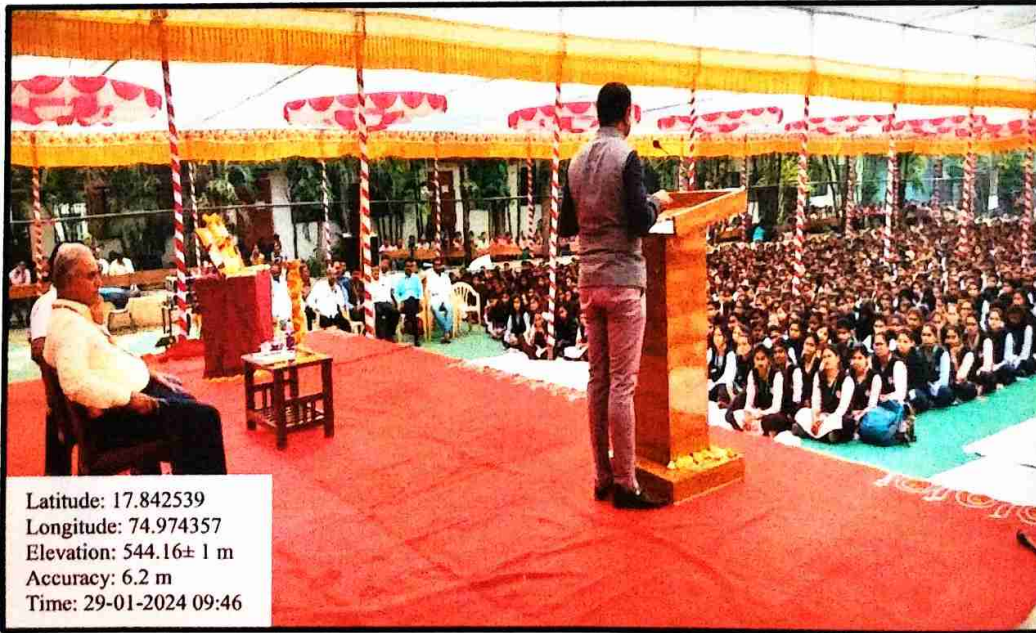

#### Activity Report (A.Y.2023-24)

- **Title of the activity:** Conservation of Environment
- **Day&Date:** Monday, 21st August 2023
- **Time:** 10.30 to 11.30 PM
- **Venue:** Corridor.
- **Organized by:** Cultural and NSS
- **No. of faculty and Students benefited:** All students and faculty members.
- **Expert Guest :** Mr. Dhananjay Deshmukh, Akluj
- **Introduction of the program:** On the 21<sup>st</sup> August 2023, our institute organized 'Conservation of Environment' program on the occasion of Nagpanchami. Snakes are important elements of the eco-system. They need to be protected. They play important role in conservation of environment
- **Purpose of the organization of program:** To make students aware of the fact that snakes are our friends and not enemies, this program was organized. They play important role in conservation of the environment.
- **Outcomes of the program:** Students and faculty got important and helpful information regarding snakes. Mr. Dhananjay Deshmukh explained all facts about snakes.

## Activity Report

- **Title of the activity:** Shriram Lecture Series
- **Organizer:** Shriram Mahila Vidnyan Mahavidyalaya , Paniv in association with Shriram Shikshan Sanstha, Paniv.
- **Title of the Lecture :** Youths' India and future
- **Guest Speaker:** Mr. Yashwant Shitole
- **Day & Date:** Monday, 29 January 2024
- **Time:** 09.00 to 10.30 AM
- **Venue:** SMVM Campus
- **Beneficiaries:** 165
- **Purpose:** Purpose of this lecture was energize and inspire the younger generation to actively engage in shaping the future of our nation. The overall aim was to motivate the youth in India to be proactive agents of positive change, with a keen understanding of their role in shaping a better future for themselves and the nation.
- **Expected Outcomes:** Development of human values like honesty, friendship, cooperation, brotherhood, dedication, national spirit and entrepreneurial spirit.