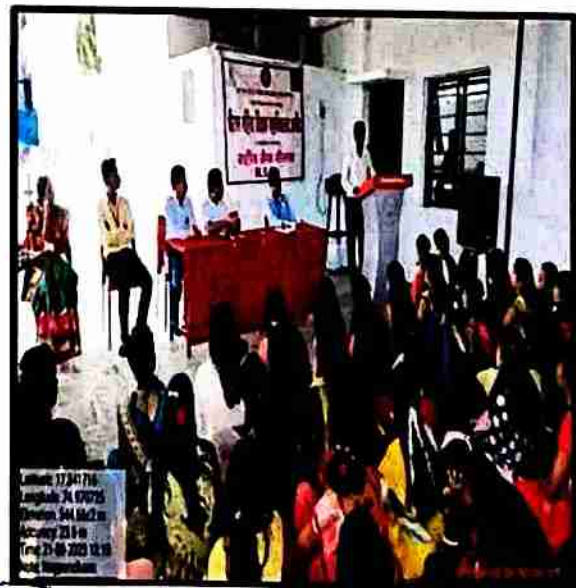

॥ नहि जानेन सहस्रं ! पवित्रमिह विद्यते ॥
Shriram Shikshan Sanstha's
Shriram Mahila Vidnyan Mahavidyalaya, Paniv
Tal. Malshiras, Dist. Solapur, 413113
(Affiliated to S.N.D.T. Women's University, Mumbai)

IOAC

Activity Report (A.Y.2023-24)

- **Title of the activity:** Conservation of Environment
- **Day&Date:** Monday, 21st August 2023
- **Time:** 10.30 to 11.30 PM
- **Venue:** Corridor.
- **Organized by:** Cultural and NSS
- **No. of faculty and Students benefited:** All students and faculty members.
- **Expert Guest :** Mr. Dhananjay Deshmukh, Akluj
- **Introduction of the program:** On the 21st August 2023, our institute organized 'Conservation of Environment' program on the occasion of Nagpanchami. Snakes are important elements of the eco-system. They need to be protected. They play important role in conservation of environment
- **Purpose of the organization of program:** To make students aware of the fact that snakes are our friends and not enemies, this program was organized. They play important role in conservation of the environment.
- **Outcomes of the program:** Students and faculty got important and helpful information regarding snakes. Mr. Dhananjay Deshmukh explained all facts about snakes.

'Conservation of Environment' Session