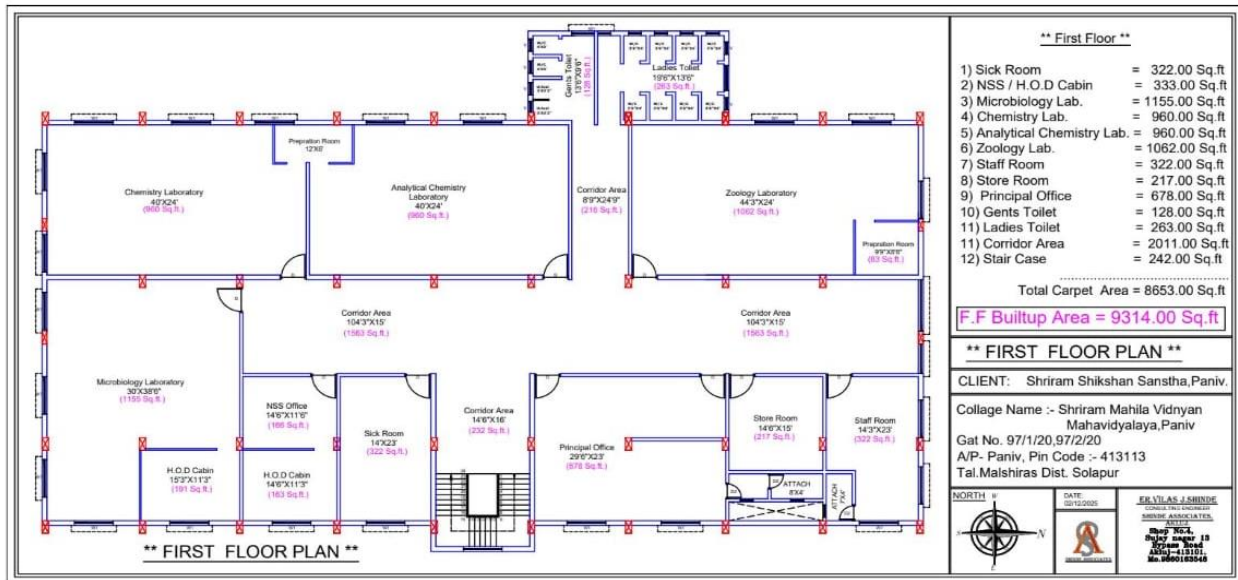

Infrastructure of Buildings

Building- 'G2'