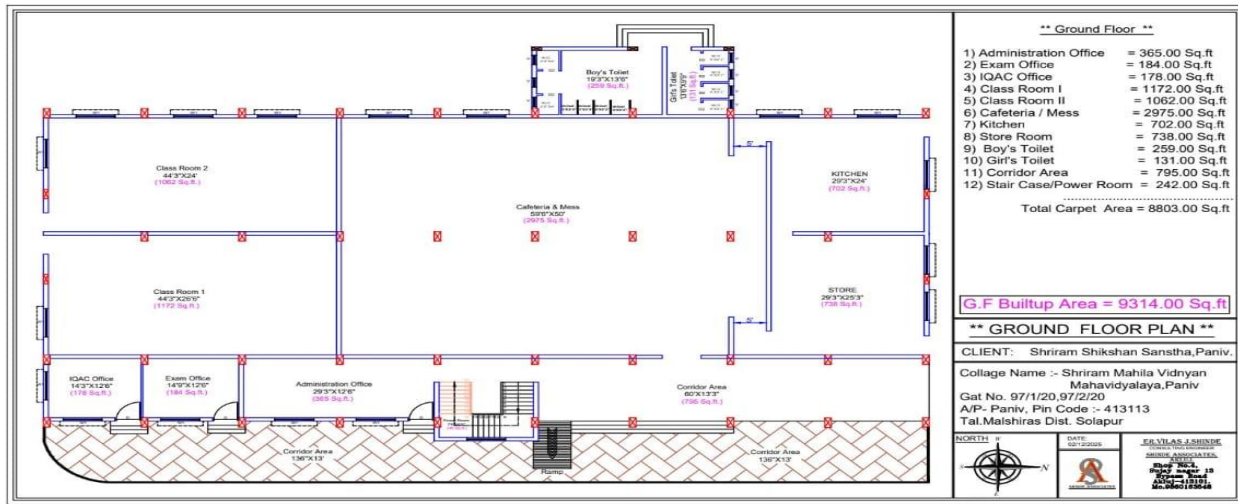

Infrastructure of Buildings

Building- 'G2'